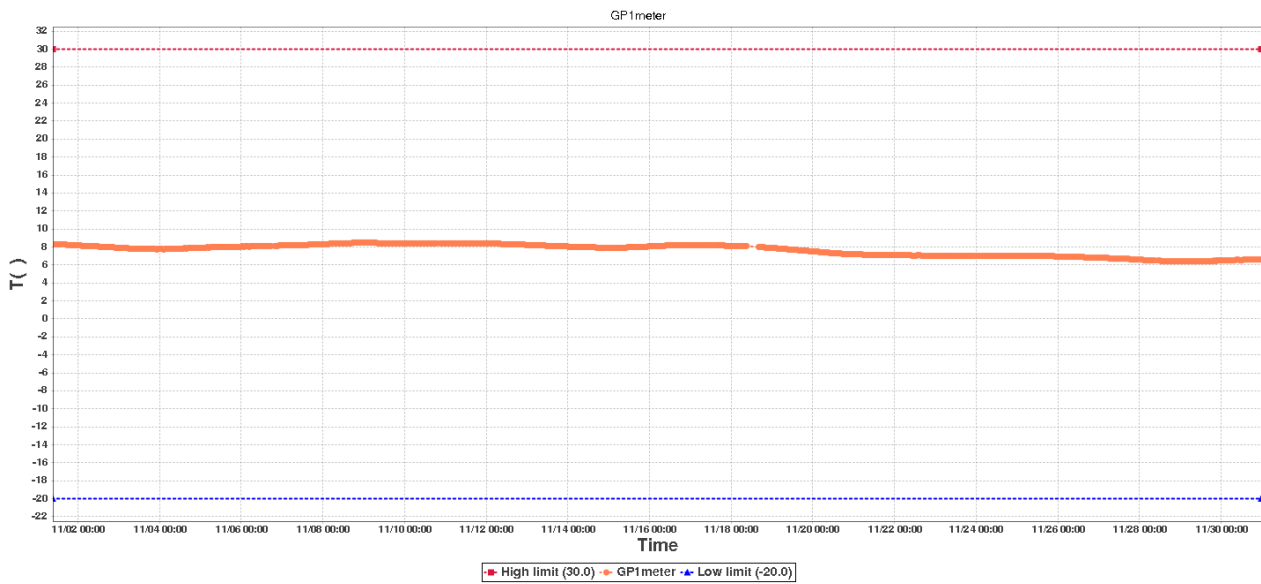

## Device Information

Device ID:	02849871144083001802	Device SUB-ID:	0
Device Name:	Ground Prob-2	Device Model:	RCW-600WiFi

## Description:

Hours to monitor: 719.0

## GP1meterSummary

Start Time:	2018/11/01 09:19:01(GMT+01:00)	End Time:	2018/11/30 23:29:02(GMT+01:00)
High limit:	30.0	Max:	8.5
Low limit:	-20.0	Min:	6.4
Average:	7.65	Data Points:	693

## AirSummary

Start Time:	2018/11/01 09:19:01(GMT+01:00)	End Time:	2018/11/30 23:29:02(GMT+01:00)
High limit:	30.0	Max:	21.8
Low limit:	-20.0	Min:	-4.3
Average:	6.04	Data Points:	693