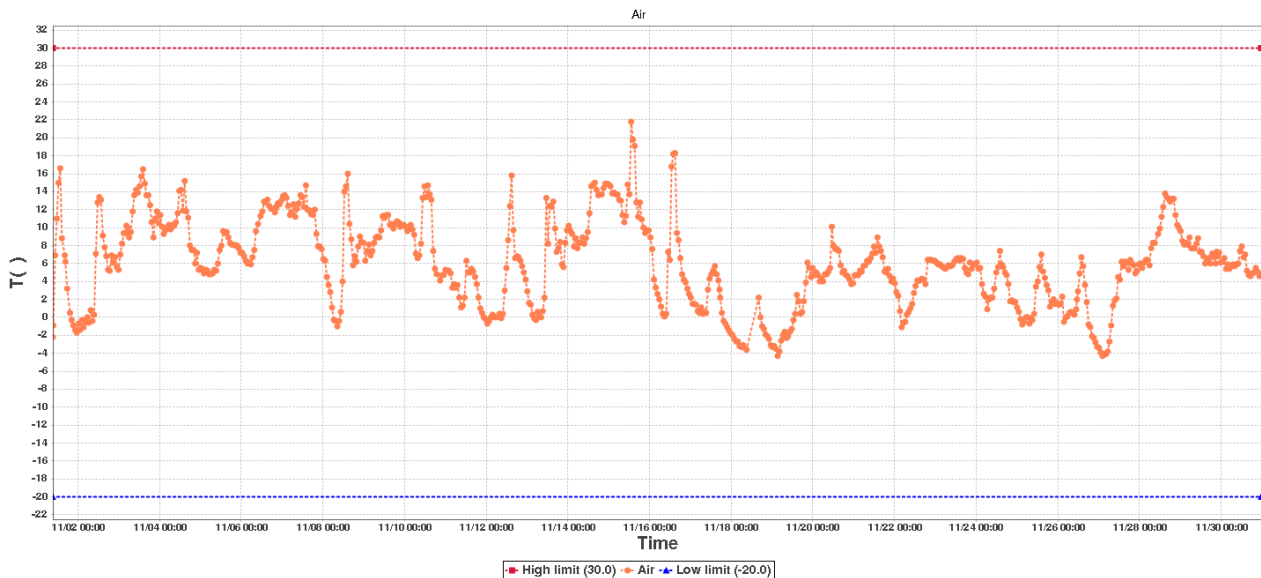

## Device Information

Device ID:	02849871144083001802	Device SUB-ID:	0
Device Name:	Ground Prob-2	Device Model:	RCW-600WiFi

## Description:

Hours to monitor: 719.0

## GP1meterSummary

Start Time:	2018/11/01 09:19:01(GMT+01:00)	End Time:	2018/11/30 23:29:02(GMT+01:00)
High limit:	30.0	Max:	8.5
Low limit:	-20.0	Min:	6.4
Average:	7.65	Data Points:	693

## AirSummary

Start Time:	2018/11/01 09:19:01(GMT+01:00)	End Time:	2018/11/30 23:29:02(GMT+01:00)
High limit:	30.0	Max:	21.8
Low limit:	-20.0	Min:	-4.3
Average:	6.04	Data Points:	693